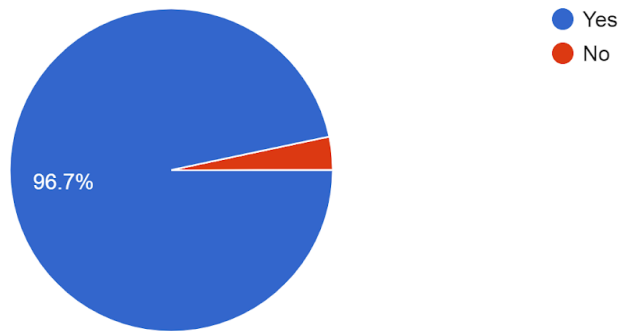

FEEDBACK ANALYSIS REPORT 2018-19

We are collecting feedback from our students personally. We have designed a special feedback form on curriculum development. We are also collecting feedback from students on 'Faculty performance and subject review'. We started collecting curriculum feedback from Academic Year 2018-19.

1. Please confirm this is the first and only time you answer this survey.

180 responses