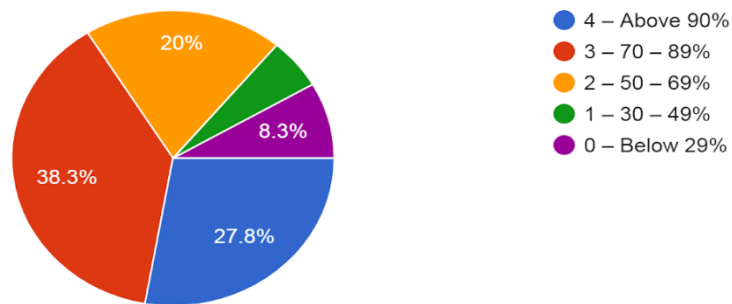

25. What percentage of teachers use ICT tools such as LCD projector, Multimedia, etc. while teaching.

180 responses