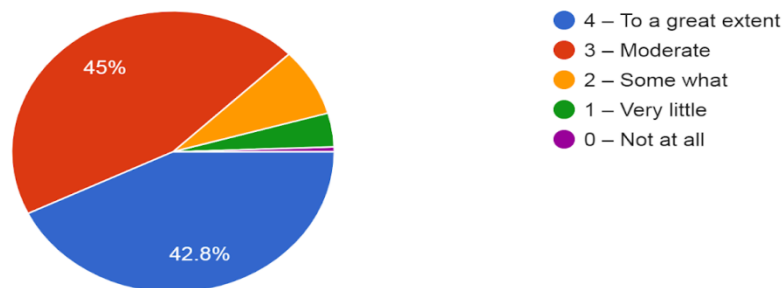

22. The institute/ teachers use student centric methods, such as experiential learning, participative le...gies for enhancing learning experiences

180 responses