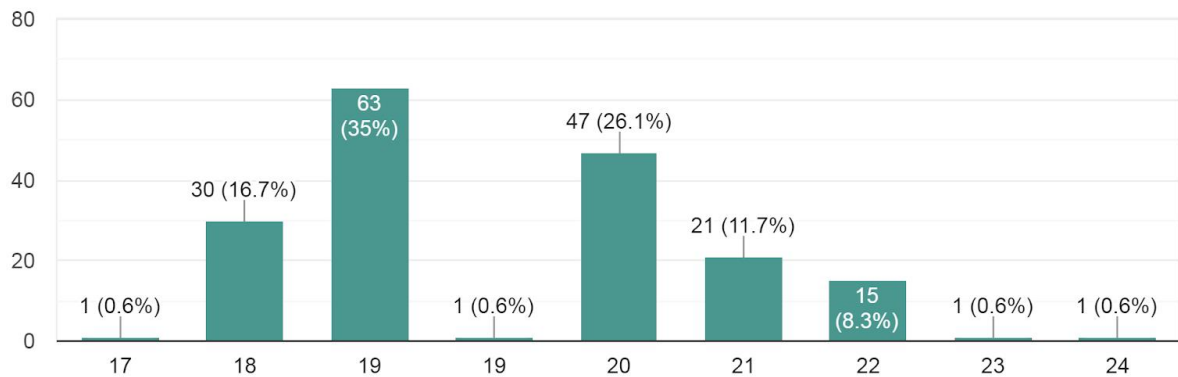

2. Age

180 responses