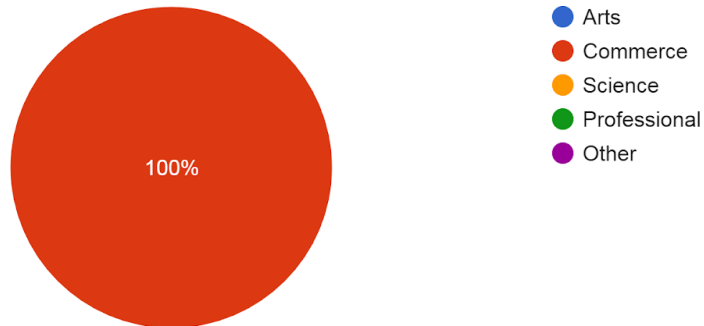

6. What subject area are you currently pursuing

180 responses