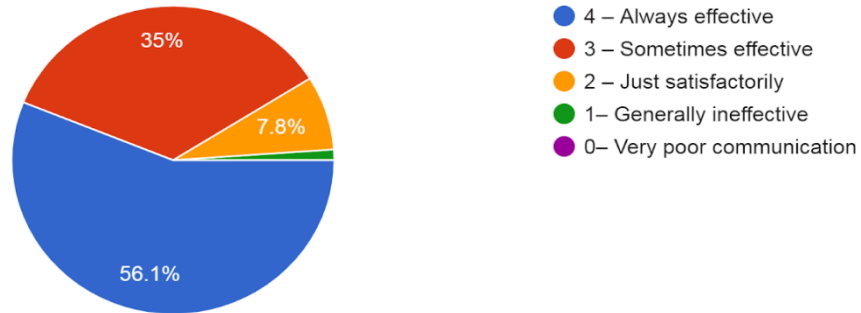

9. How well were the teachers able to communicate

180 responses