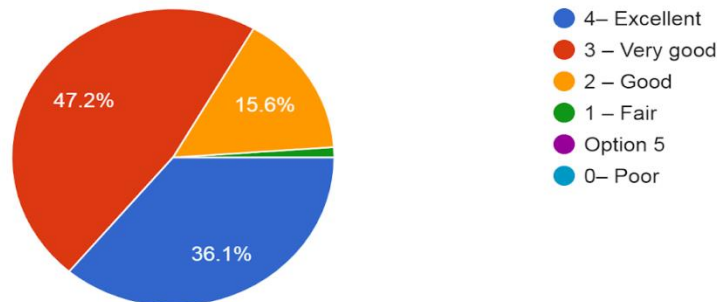

180 responses

9. How well were the teachers able to communicate

180 responses

10. The teacher's approach to teaching can best be described as

180 responses

11. Fairness of the internal evaluation process by the teachers.

180 responses

Overall Feedback analysis:

The various graphs the different views expressed by present students in regard to their perception of quality in an educational institution. The student feedback on the faculty members of the department is very good. Students are very much satisfied with the faculty members in respect of completion of syllabus, teaching learning process, facilities and teaching quality and services.